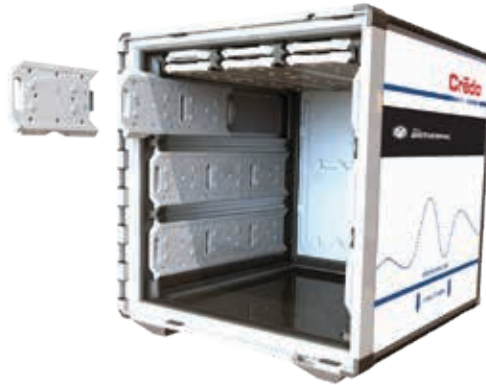

### WHY CHOOSE CRĒDO™ ON DEMAND?

- Durable passive temperature-controlled system that is less costly than active systems, easy implementation
- Global availability, convenient pick-up and drop-off locations
- Pre-conditioning available for quick 'load and go'
- Flexible daily rentals available (minimum 6 days)
- Two options available, Crēdo Xtreme™ for volumes upto 807L, or Crēdo™ Cargo for volumes up to 1686L