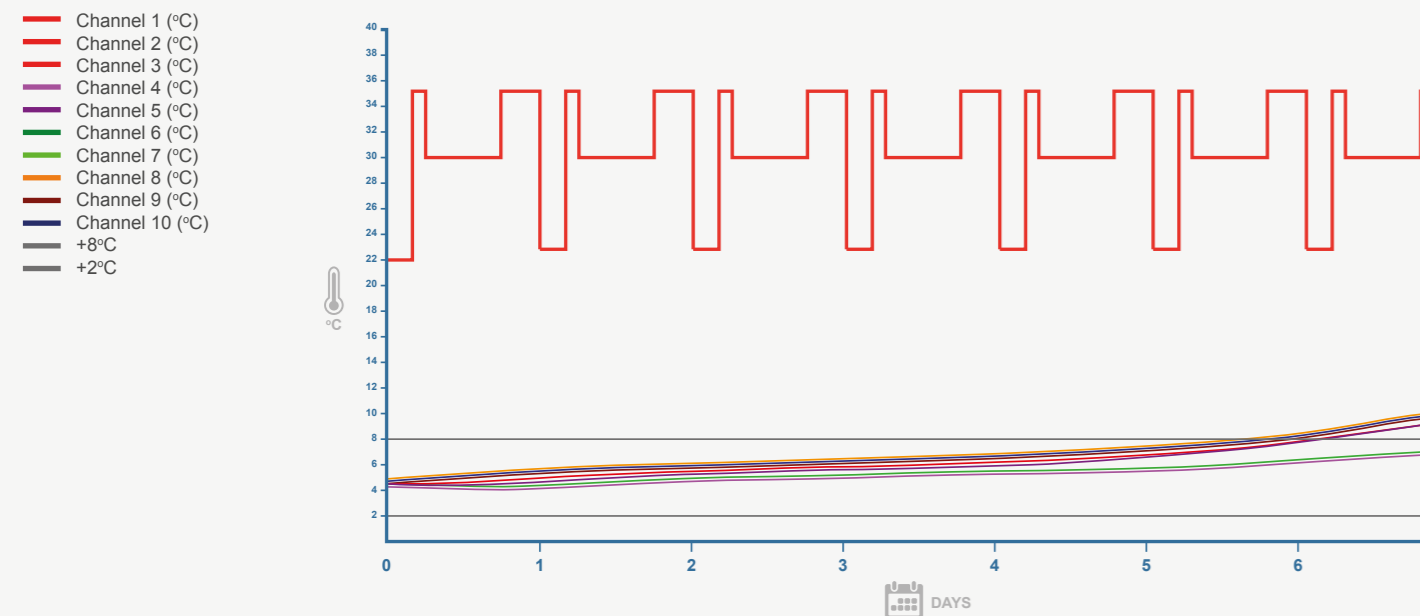

CoolPall™ Flex

The flexible bulk shipper system

Setting new standards in temperature controlled bulk shippers

CoolPall™ Flex is our range of high-performance bulk shippers, available in ISO and EURO footprints.

CoolPall™ Flex is highly customisable, allowing users to tailor their shipper to specific shipping lanes or performance requirements, to achieve the optimal thermal protection at lowest overall cost. Models incorporate either polystyrene or VIPs, water or PCM coolants in single or double configurations, in 3 different sizes (narrow bodied aircraft, half height, full height).

CoolPall™ Flex is designed to ensure maximum protection and ease of pack out through the use of common components. CoolPall™ Flex is lightweight, extremely quick to build and offers superior temperature stability in excess of 140 hours.

Range highlights:

- A new approach in the design of bulk shippers
- Performance in excess of 140 hours
- Narrow Bodied Aircraft, Half Height and Full Height options
- Payload volumes from 150L to 757L
- ISO & EURO footprints available
- Optimised for ULD use for air cargo applications.

Performance chart - Series 4 Flex Advance HH Double Pod ISO, ISTA 7D Hot

Range of coolants

2°C to 8°C PCM   15°C to 25°C PCM   -20°C PCM   Water 2°C to 8°C - 15°C to 25°C