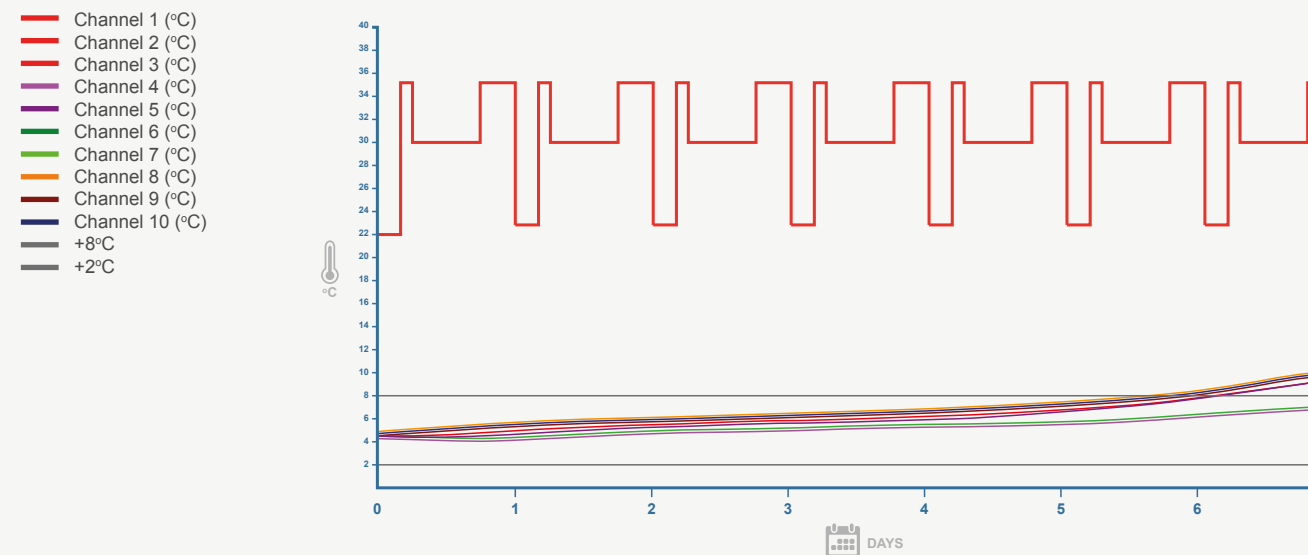

CoolPall™ Flex

The flexible bulk shipper system

Setting new standards in temperature controlled bulk shippers

CoolPall™ Flex is our range of high-performance bulk shippers, available in ISO and EURO footprints.

CoolPall™ Flex is highly customizable, allowing users to tailor their shipper to specific shipping lanes or performance requirements, to achieve the optimal thermal protection at lowest overall cost. Models incorporate either polystyrene or VIPs, water or PCM coolants in single or double configurations, in 3 different sizes (narrow bodied aircraft, half height, full height).

CoolPall™ Flex is designed to ensure maximum protection and ease of pack out through the use of common components. CoolPall™ Flex is lightweight, extremely quick to build and offers superior temperature stability in excess of 140 hours.

Range highlights:

- A new approach in the design of bulk shippers
- Performance in excess of 140 hours
- Narrow Bodied Aircraft, Half Height and Full Height options
- Payload volumes from 150L to 757L
- ISO & EURO footprints available
- Optimized for ULD use for air cargo applications.

EPS insulation with water coolant

EPS insulation with PCM coolant

EPS / VIP insulation with PCM coolant

Performance chart - Series 4 Flex Advance HH Double Pod ISO, ISTA 7D Hot

Range of coolants