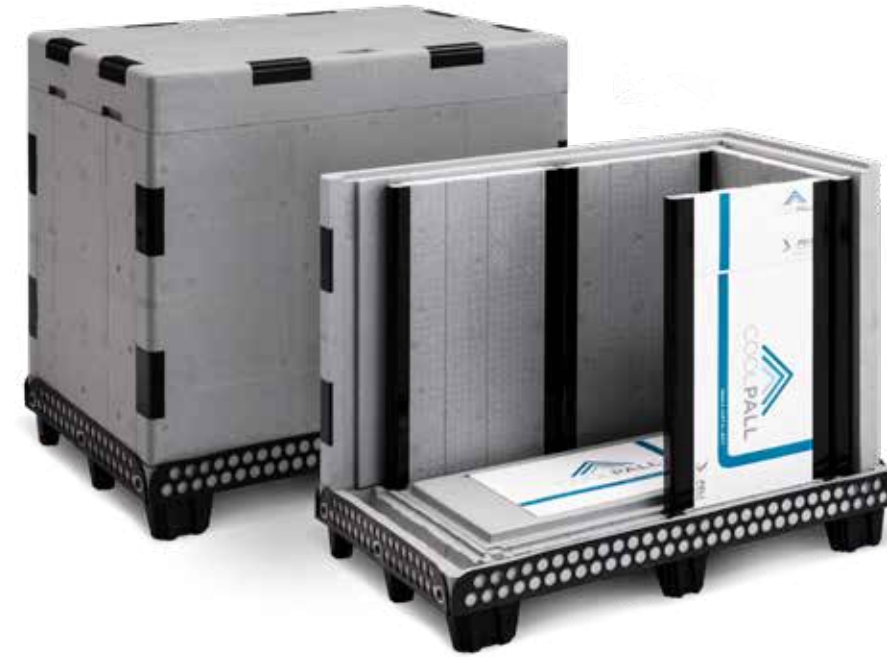

HALF HEIGHT (HH)